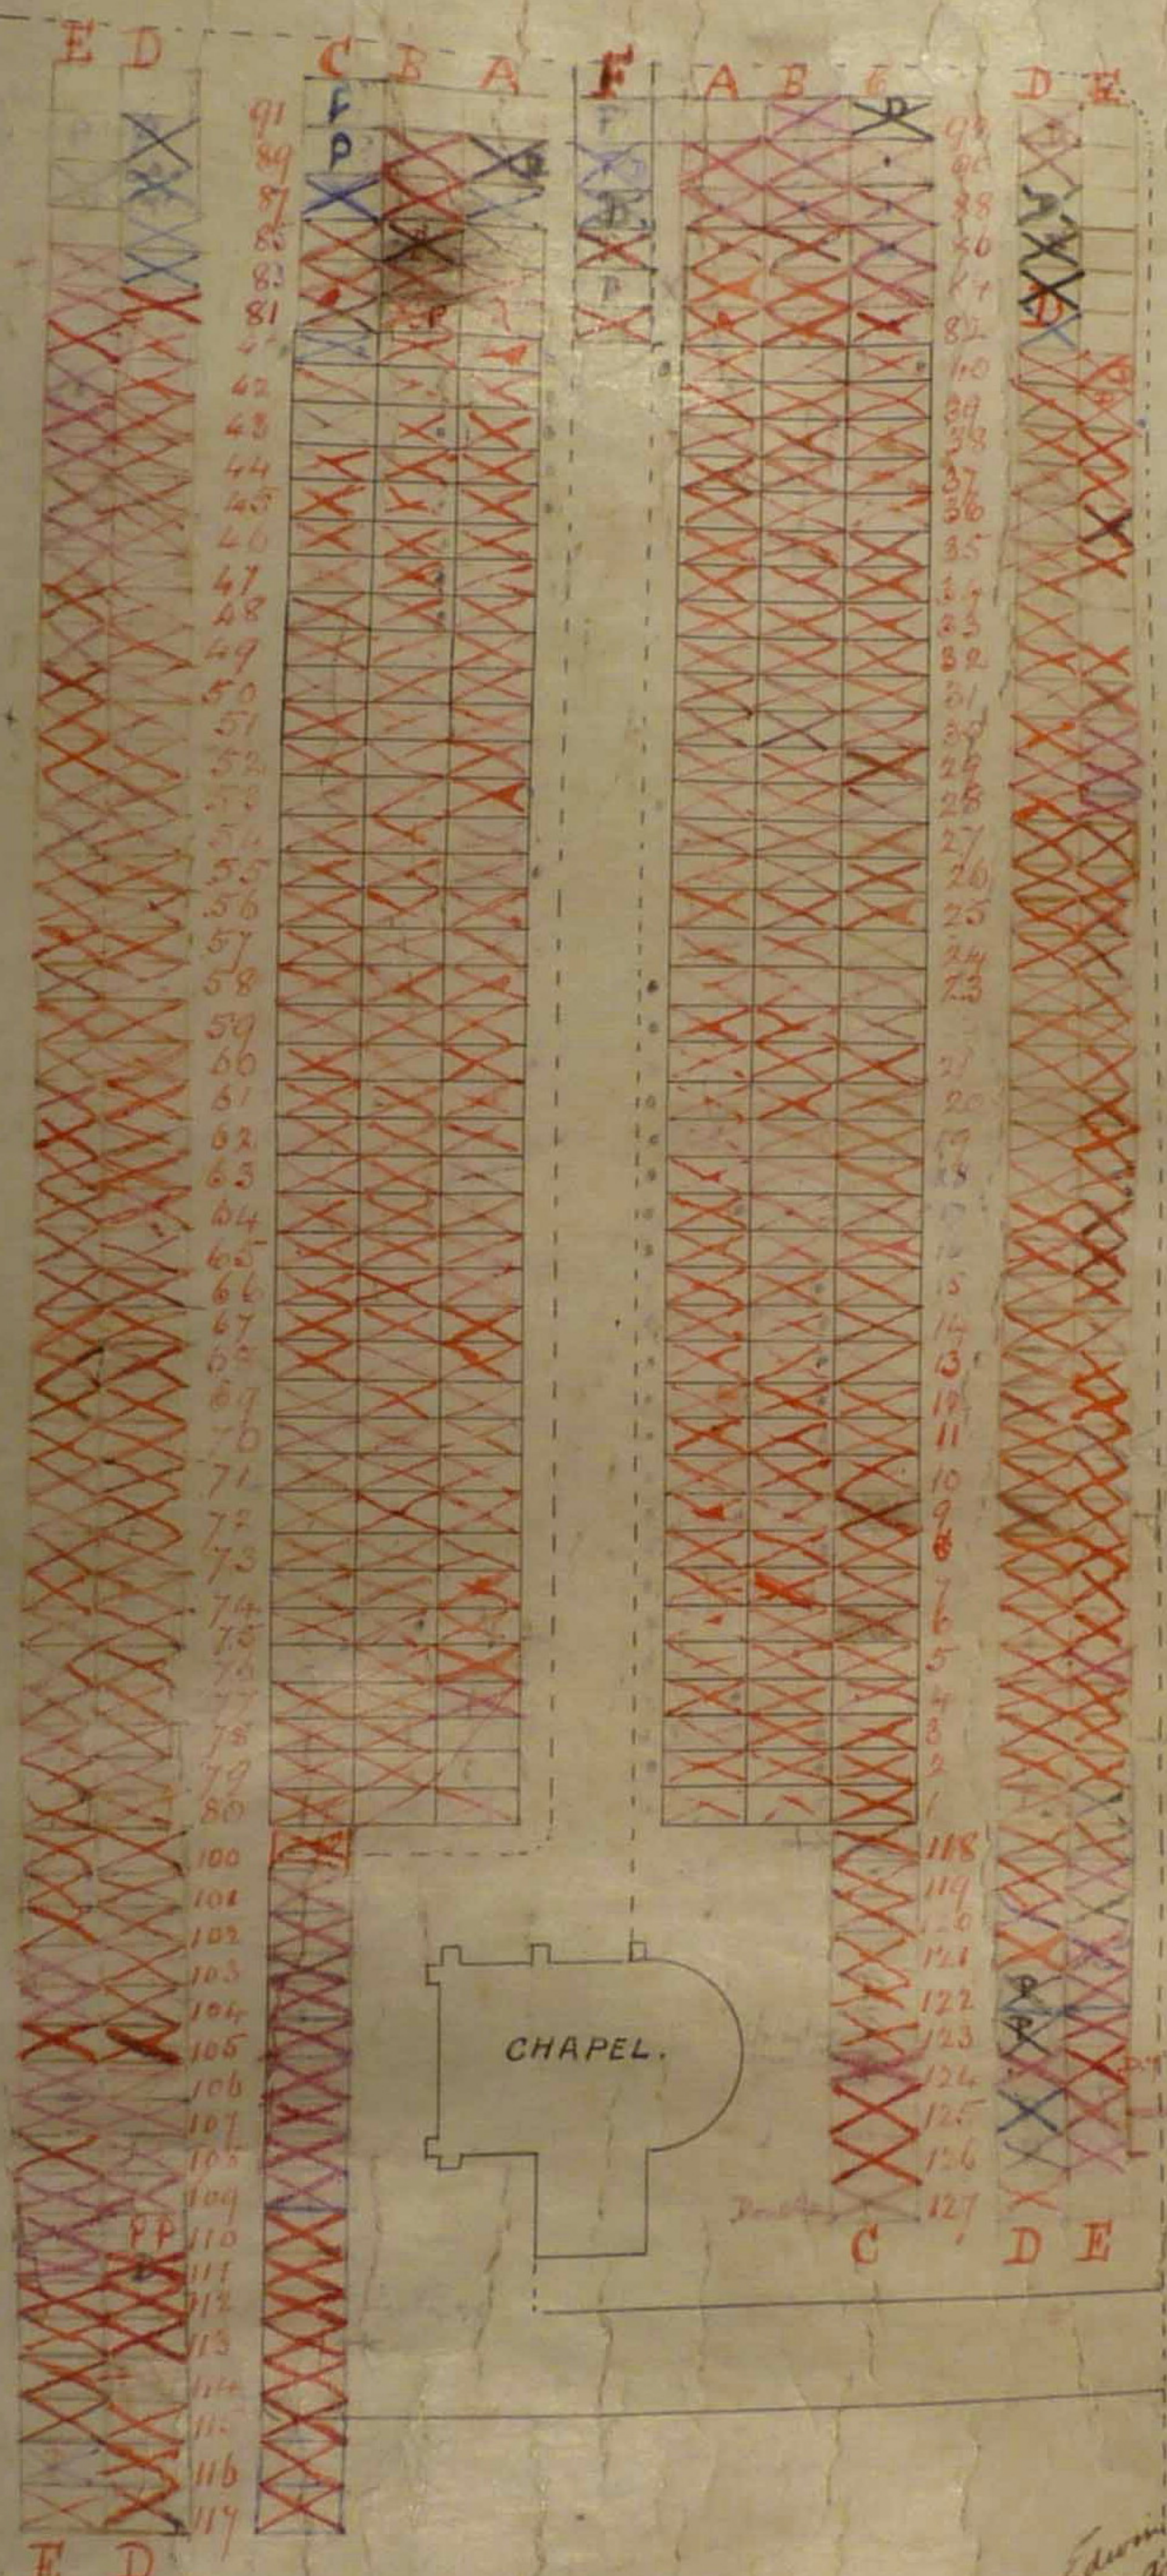

Plan of Grave Spaces, Ickleton Cemetery.

ROAD.

CHAPEL.

Edwin Bays.
Architect Cambridge
July 1874

SCALE