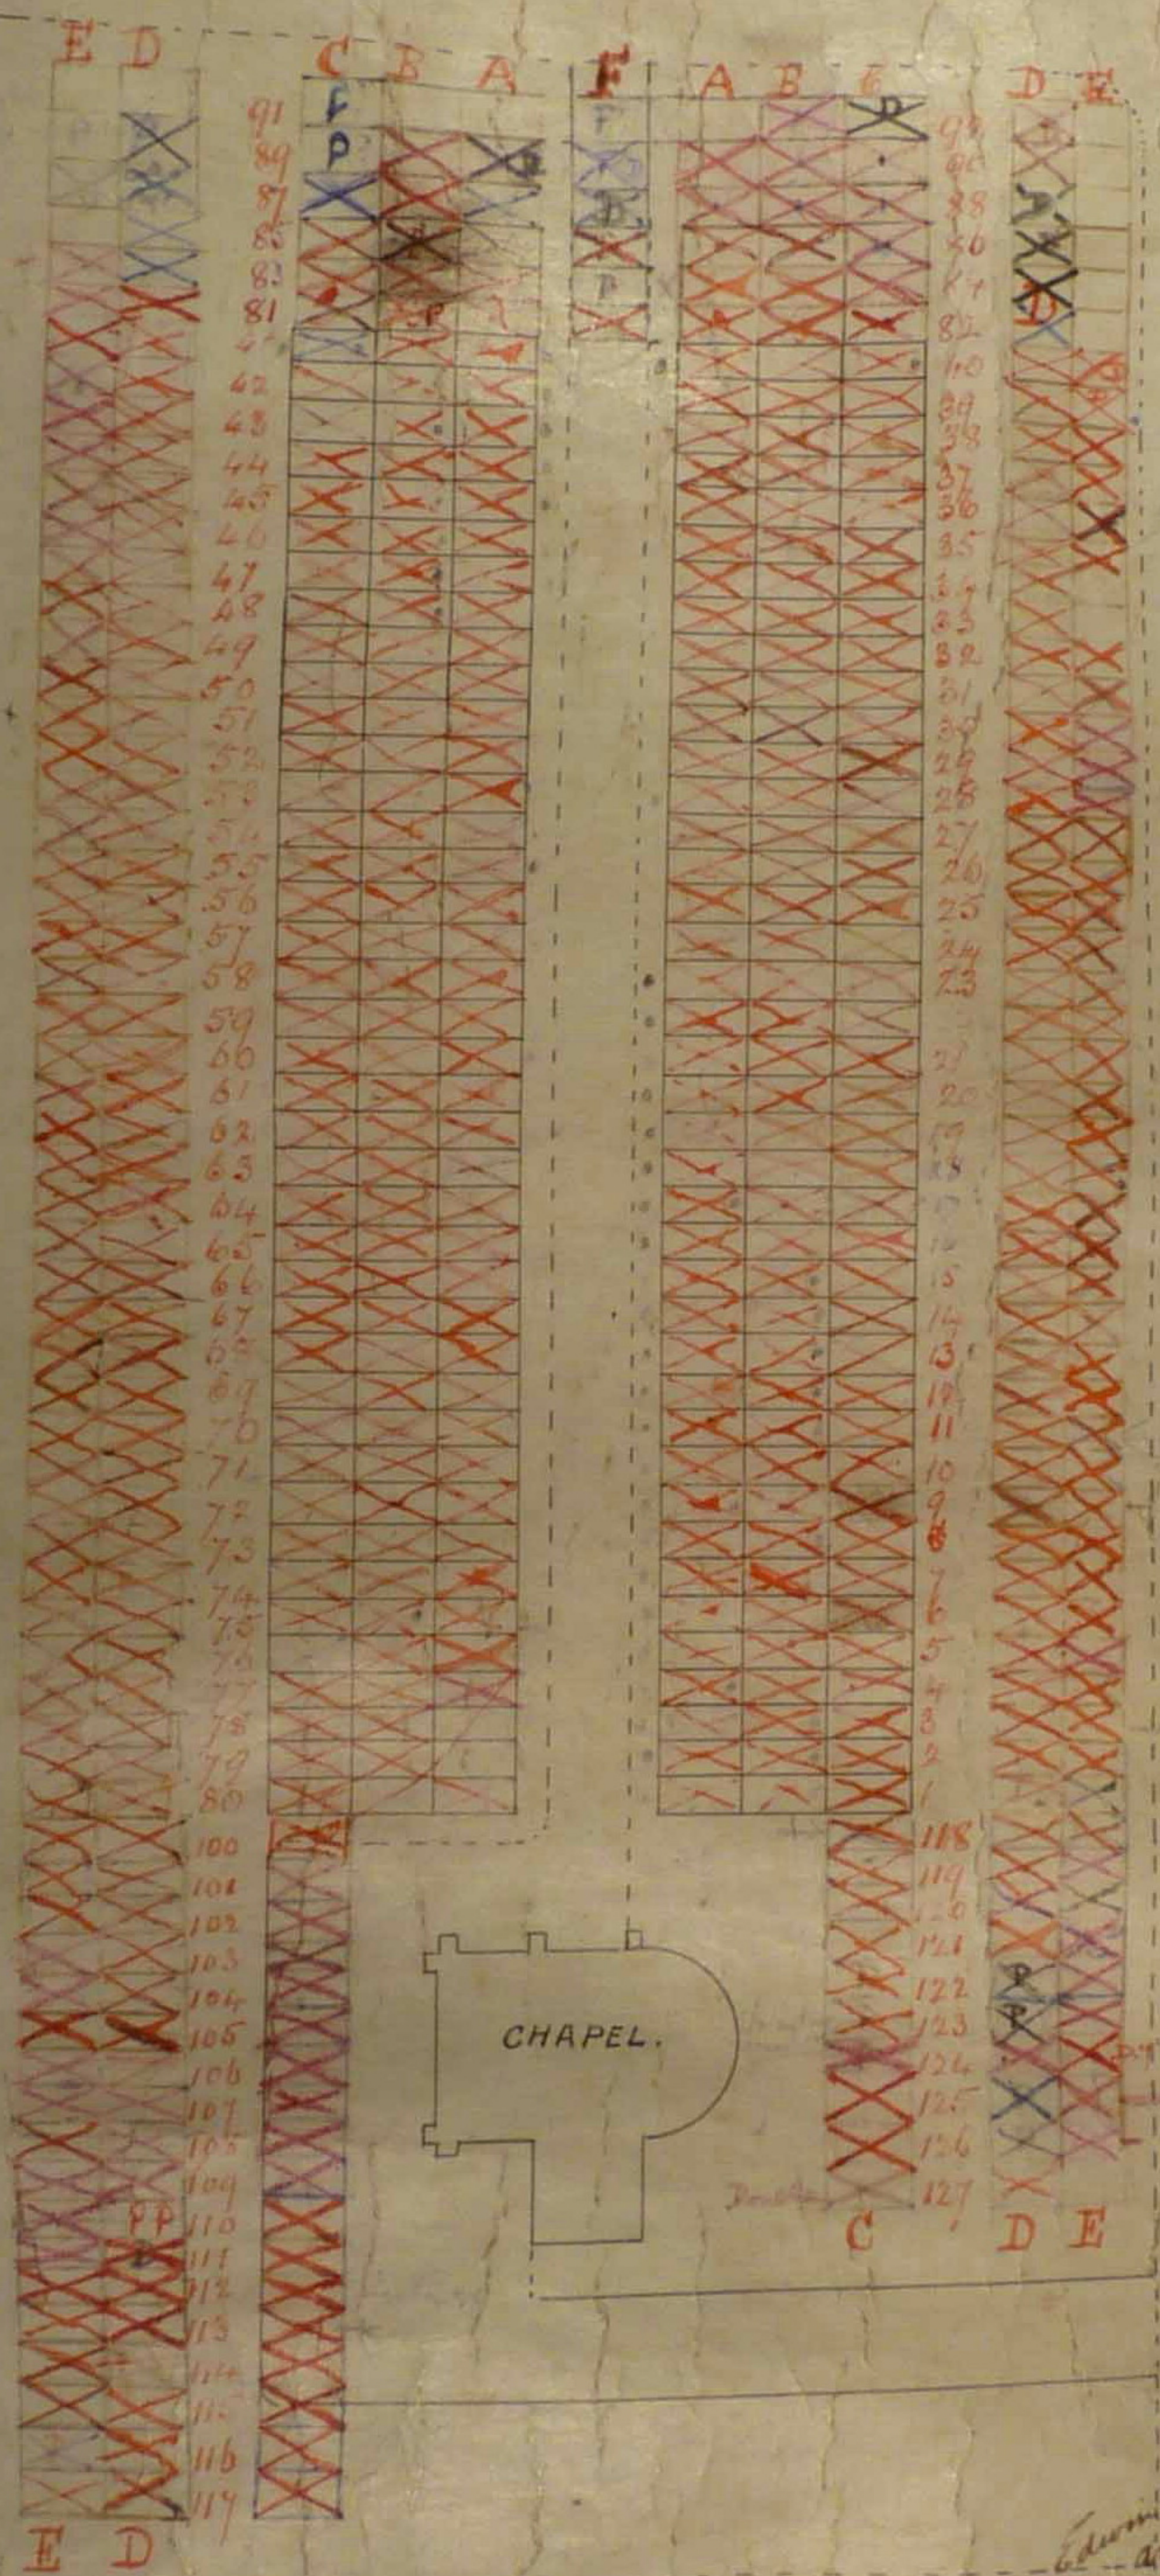

# Plan of Grave Spaces, Ickleton Cemetery.

Edwin Bays.  
Architect Cambridge  
July 1874

SCALE